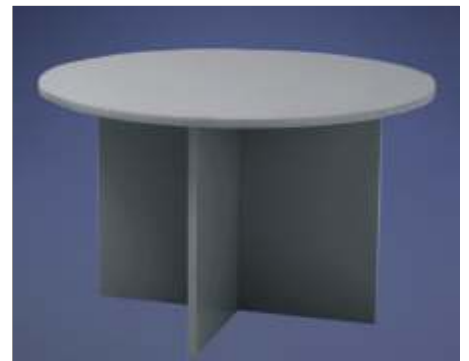

BOARDROOM

- * 25mm tops over 25mm sides
- * Available in boat, 'D' and rectangular shaped tops with 'H' base

Length	Width	Height
1800mm	900mm	725mm
2400mm	1200mm	725mm

* Pictured: Boat shaped boardroom table with 'H' base

MEETING

* Pictured: Meeting table with cross base

* Pictured: Meeting table with champagne base (left) and meeting table with cast iron pedestal base (right)

Diameter	Height	
900mm	725mm	
1200mm	725mm	
1500mm	725mm	Cross Base Only

- * 25mm tops over 25mm sides
- * Available with cross base, champagne base or various pedestal bases

COFFEE

* Pictured: Coffee table with magazine shelf base

Length	Width	Height
600mm	600mm	450mm
900mm	600mm	450mm
1200mm	600mm	450mm

- * 25mm tops over 18mm sides
- * Available with magazine shelf or 'H' base
- * Also available 25mm tops over 25mm sides